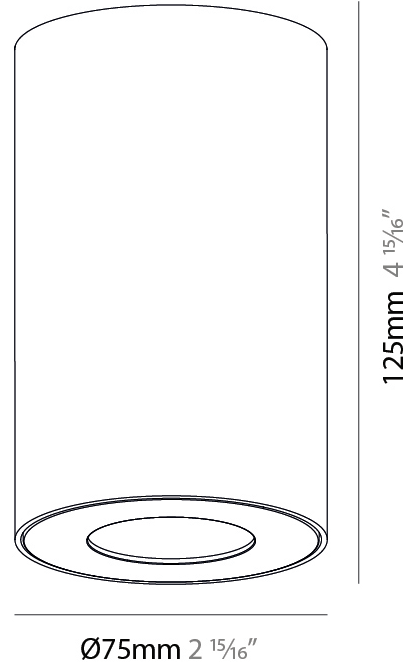

GENERAL

Series: Oiko Pro Round
Brand: Prolicht
Division: Architectural
Mounting Type: Surface
Mounting Location: Ceiling
Subcategory: Downlight

PHYSICAL

Shape: Cylinder
Diameter (mm): 75
Diameter (in): 2 15/16
Height (mm): 125
Height (in): 4 15/16
Light Distribution: Direct
Weight (kg): 0.452
Fixture Finish: SSR / BKV / CWI / CRY / HAB / UFT / ITA / RUA / FTG / MYG / LOD / PUS / FRO / FUP / KIA / POP / BLS / SPG / MEY / GOH / GUM / CHC / COM / ABZ / JAG / OBR / MOS / ROR
Fixture Material: Metal

ELECTRICAL

Lamp Type: LED (Zhaga Standard)
Input Wattage (W): 14
Total Output Wattage (W): 12.8
Dimming: Non-Dimming / Phase Dimming (120vac Only)
Driver Included: Yes
Driver Location: Integrated
Driver Type: Constant Current - Universal
Driver Class: Class 2
Input Voltage (V): 120 - 277
Constant Current (MA): 350
Upon Request: Remote: 0-10Vdc dimming / Phase dimming 120Vac / Non-dimming 120/277Vac (No Cover Plate)

LED

Color Temperature (°K): 2700 / 3000 / 3500 / 4000
Max. Delivered Lumen (lm): 951 / 1028 / 1088 / 1091
Nominal Lumen (lm): 1246 / 1342 / 1396 / 1424
CRI: >90 CRI
Lamp Life (hrs): 50000

OPTICAL

Reflector: 14
Adjustability: Fixed

RATINGS AND CERTIFICATIONS

Certified By: Certified for North American Standards
IP rating: IP20