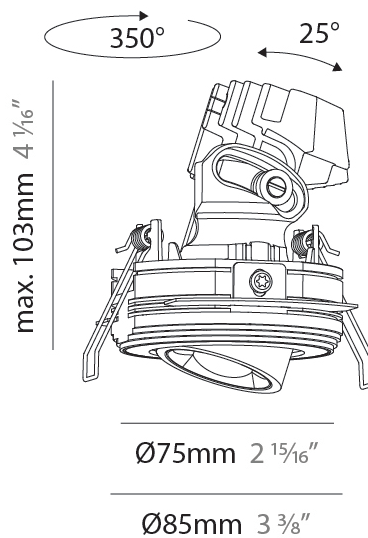

PHYSICAL

Shape: Round
Diameter (mm): 75
Diameter (in): 2 ¹⁵/₁₆
Height (mm): 103
Height (in): 4 ¹/₁₆
Ceiling Thickness (mm): 10 / 12.5 / 15 / 25
Ceiling Thickness (in): 3/8 or 1/2 or 9/16 or 1
Min. Recessing Depth (mm): 115
Min. Recessing Depth (in): 4 ¹/₂
Light Distribution: Direct
Diffuser: Lens Pack - Spread Lens / Linear Spread Lens / Honeycomb Louver
Fixture Finish: SSR / BKV / CWI / CRY / HAB / UFT / ITA / RUA / FTG / MYG / LOD / PUS / FRO / FUP / KIA / POP / BLS / SPG / MEY / GOH / GUM / CHC / COM / ABZ / JAG / OBR / MOS / ROR
Fixture Material: Aluminum Die Cast
Cut-out Measurements: D. 86mm / 3 3/8"

ELECTRICAL

Lamp Type: LED (Zhaga Standard)
Input Wattage (W): 14
Total Output Wattage (W): 12.7
Dimming: Dali Dimming
Driver Included: No
Driver Location: Recessed Housing
Driver Type: Constant Current - Universal (120Vac only for DALI driver)
Driver Class: Class 2
Input Voltage (V): 120 - 277
Constant Current (MA): 700

LED

Number of LEDs: 1
Color Temperature (°K): 2700-6500 Tunable White
Max. Delivered Lumen (lm): 1240
Nominal Lumen (lm): 1460
CRI: >90 CRI
Lamp Life (hrs): 50000
Special LEDs offerings: Tunable White

OPTICAL

Reflector°: 52
Adjustability: Rotational 350° / Tilt 25°

RATINGS AND CERTIFICATIONS

Certified By: Certified for North American Standards
IP rating: IP20