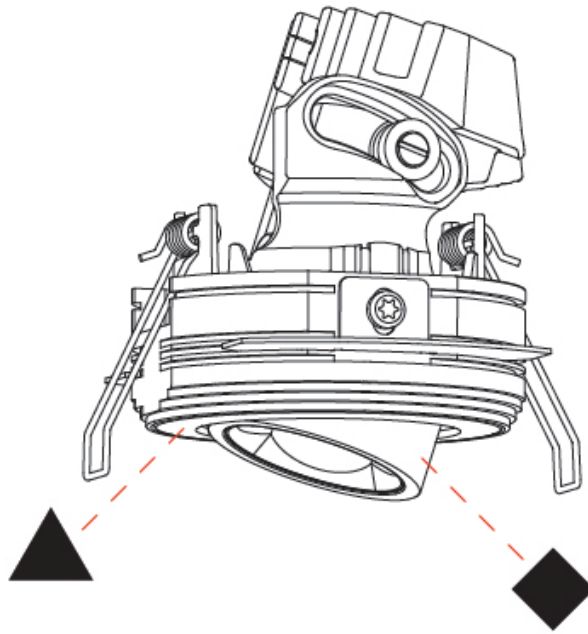

OIKO PRO ROUND ADJUSTABLE TRIMLESS

A35886-

PROJECT _____

TYPE _____

SPECIFIER _____

QUANTITY _____

DATE _____