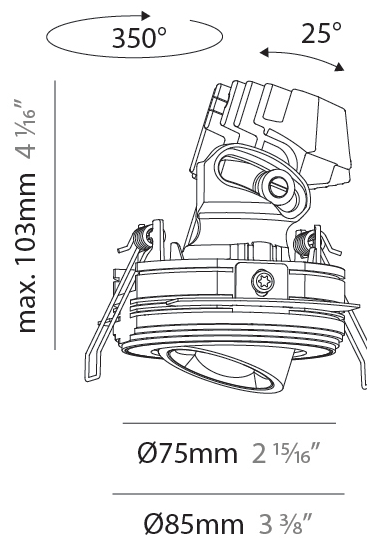

PHYSICAL

Shape: Round
Diameter (mm): 75
Diameter (in): 2 15/16
Height (mm): 103
Height (in): 4 1/16
Ceiling Thickness (mm): 10 / 12.5 / 15 / 25
Ceiling Thickness (in): 3/8 or 1/2 or 9/16 or 1
Min. Recessing Depth (mm): 115
Min. Recessing Depth (in): 4 1/2
Light Distribution: Direct
Diffuser: Lens Pack - Spread Lens / Linear Spread Lens / Honeycomb Louver
Fixture Finish: SSR / BKV / CWI / CRY / HAB / UFT / ITA / RUA / FTG / MYG / LOD / PUS / FRO / FUP / KIA / POP / BLS / SPG / MEY / GOH / GUM / CHC / COM / ABZ / JAG / OBR / MOS / ROR
Fixture Material: Aluminum Die Cast
Cut-out Measurements: D. 86mm / 3 3/8"

ELECTRICAL

Lamp Type: LED (Zhaga Standard)
Input Wattage (W): 16
Total Output Wattage (W): 14.6
Dimming: Tri-Mode (Non-Dimming and Phase Dimming (120Vac only) and 0-10V Dimming)
Driver Included: No
Driver Location: Recessed Housing
Driver Type: Constant Current - Universal
Driver Class: Class 2
Input Voltage (V): 120 - 277
Constant Current (MA): 350

LED

Number of LEDs: 1
Color Temperature (°K): 2700 / 3000 / 3500 / 4000
Max. Delivered Lumen (lm): 1375 / 1462 / 1531 / 1545
Nominal Lumen (lm): 1566 / 1665 / 1743 / 1759
CRI: >90 CRI
Lamp Life (hrs): 50000

OPTICAL

Reflector: 50
Adjustability: Rotational 350° / Tilt 25°

RATINGS AND CERTIFICATIONS

Certified By: Certified for North American Standards
IP rating: IP20