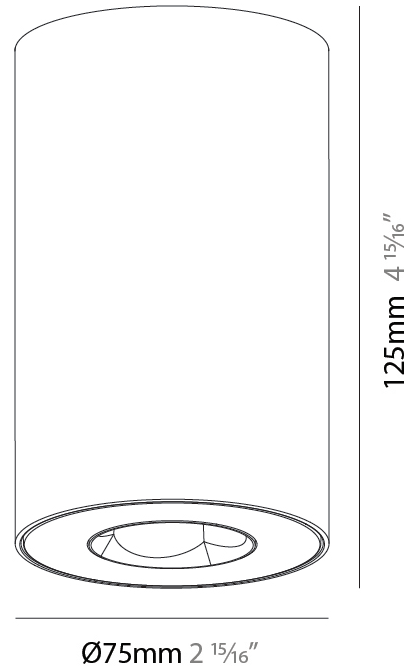

GENERAL

Series: Oiko Pro Round
Brand: Prolicht
Division: Architectural
Mounting Type: Surface
Mounting Location: Ceiling
Subcategory: Downlight

PHYSICAL

Shape: Cylinder
Diameter (mm): 75
Diameter (in): 2 15/16
Height (mm): 125
Height (in): 4 15/16
Light Distribution: Direct
Weight (kg): 0.452
Fixture Finish: SSR / BKV / CWI / CRY / HAB / UFT / ITA / RUA / FTG / MYG / LOD / PUS / FRO / FUP / KIA / POP / BLS / SPG / MEY / GOH / GUM / CHC / COM / ABZ / JAG / OBR / MOS / ROR
Fixture Material: Metal

ELECTRICAL

Lamp Type: LED (Zhaga Standard)
Input Wattage (W): 13
Total Output Wattage (W): 11.8
Dimming: Non-Dimming / Phase Dimming (120vac Only)
Driver Included: Yes
Driver Location: Integrated
Driver Type: Constant Current - Universal
Driver Class: Class 2
Input Voltage (V): 120 - 277
Upon Request: Remote: 0-10Vdc dimming / Phase dimming 120Vac / Non-dimming 120/277Vac (No Cover Plate)

LED

Color Temperature (°K): 2700 / 3000 / 3500 / 4000
Max. Delivered Lumen (lm): 1293 / 1289 / 1350 / 1362
Nominal Lumen (lm): 1473 / 1468 / 1538 / 1552
CRI: >90 CRI
Lamp Life (hrs): 50000

OPTICAL

Reflector°: 50
Adjustability: Fixed

RATINGS AND CERTIFICATIONS

Certified By: Certified for North American Standards
IP rating: IP20