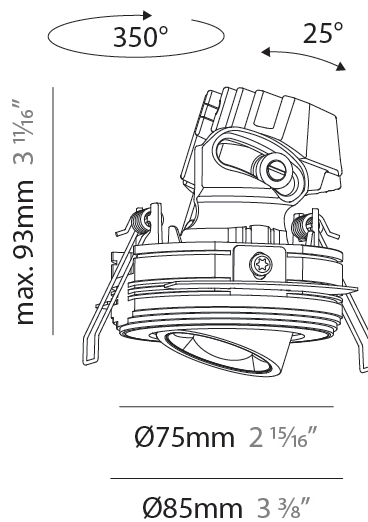

PHYSICAL

Shape: Round
Diameter (mm): 75
Diameter (in): 2 ¹⁵/₁₆
Height (mm): 93
Height (in): 3 ¹¹/₁₆
Ceiling Thickness (mm): 10 / 12.5 / 15 / 25
Ceiling Thickness (in): 3/8 or 1/2 or 9/16 or 1
Min. Recessing Depth (mm): 105
Min. Recessing Depth (in): 4 ¹/₈
Light Distribution: Direct
Diffuser: Lens Pack - Spread Lens / Linear Spread Lens / Honeycomb Louver
Fixture Finish: SSR / BKV / CWI / CRY / HAB / UFT / ITA / RUA / FTG / MYG / LOD / PUS / FRO / FUP / KIA / POP / BLS / SPG / MEY / GOH / GUM / CHC / COM / ABZ / JAG / OBR / MOS / ROR
Fixture Material: Aluminum Die Cast
Cut-out Measurements: D. 86mm / 3 3/8"

ELECTRICAL

Lamp Type: LED (Zhaga Standard)
Input Wattage (W): 14
Total Output Wattage (W): 12.7
Dimming: Dali Dimming
Driver Included: No
Driver Location: Recessed Housing
Driver Type: Constant Current - Universal (120Vac only for DALI driver)
Driver Class: Class 2
Input Voltage (V): 120 - 277
Constant Current (MA): 700

LED

Number of LEDs: 1
Color Temperature (°K): 2700-6500 Tunable White
Max. Delivered Lumen (lm): 1381
Nominal Lumen (lm): 1460
CRI: >90 CRI
Lamp Life (hrs): 50000
Special LEDs offerings: Tunable White

OPTICAL

Reflector°: 62
Adjustability: Rotational 350° / Tilt 25°

RATINGS AND CERTIFICATIONS

Certified By: Certified for North American Standards
IP rating: IP20