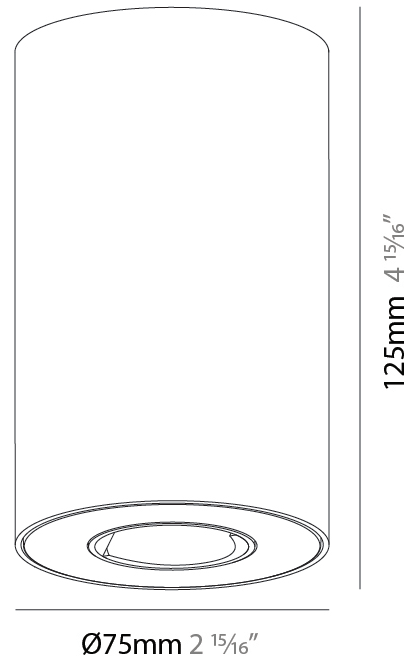

GENERAL

Series: Oiko Pro Round
Subseries: Oiko Pro Wallwash
Brand: Prolicht
Division: Architectural
Mounting Type: Surface
Mounting Location: Ceiling
Subcategory: Wallwash

PHYSICAL

Shape: Cylinder
Diameter (mm): 75
Diameter (in): 2 15/16
Height (mm): 125
Height (in): 4 15/16
Light Distribution: Direct
Weight (kg): 0.452
Fixture Finish: SSR / BKV / CWI / CRY / HAB / UFT / ITA / RUA / FTG / MYG / LOD / PUS / FRO / FUP / KIA / POP / BLS / SPG / MEY / GOH / GUM / CHC / COM / ABZ / JAG / OBR / MOS / ROR
Fixture Material: Metal

ELECTRICAL

Lamp Type: LED (Zhaga Standard)
Input Wattage (W): 13
Total Output Wattage (W): 11.8
Dimming: Non-Dimming / Phase Dimming (120vac Only)
Driver Included: Yes
Driver Location: Integrated
Driver Type: Constant Current - Universal
Driver Class: Class 2
Input Voltage (V): 120 - 277
Upon Request: Remote: 0-10Vdc dimming / Phase dimming 120Vac / Non-dimming 120/277Vac (No Cover Plate)

LED

Color Temperature (°K): 2700 / 3000 / 3500 / 4000
Max. Delivered Lumen (lm): 1244 / 1220 / 1278 / 1289
Nominal Lumen (lm): 1473 / 1468 / 1538 / 1552
CRI: >90 CRI
Lamp Life (hrs): 50000

OPTICAL

Adjustability: Fixed

RATINGS AND CERTIFICATIONS

Certified By: Certified for North American Standards
IP rating: IP20