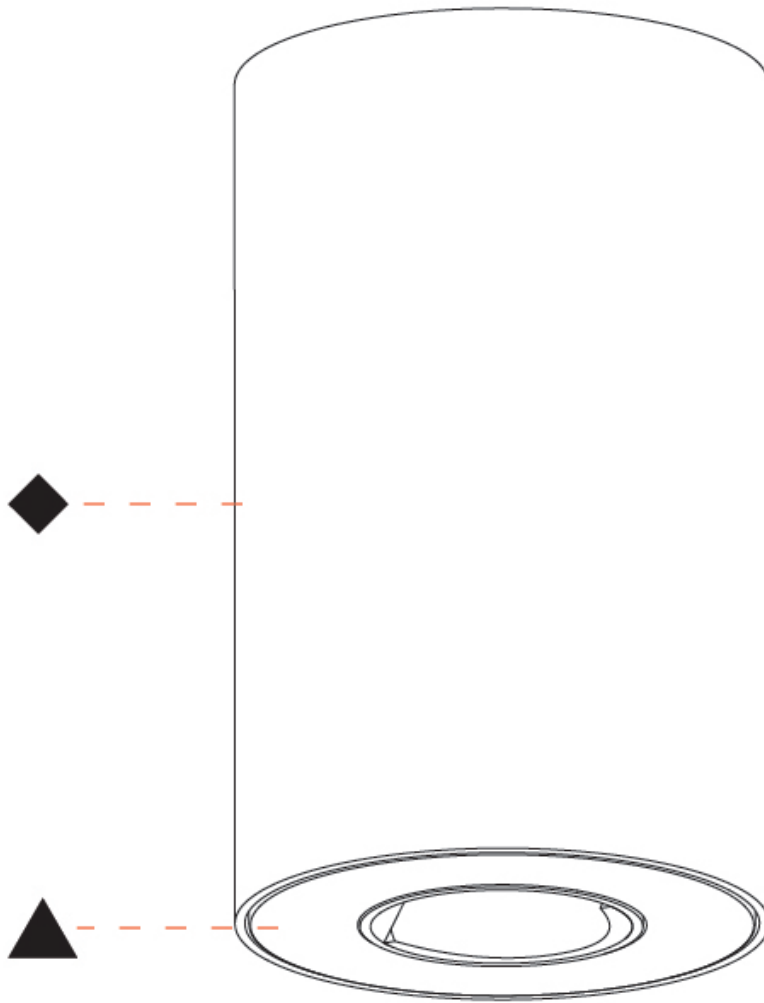

OIKO PRO WALLWASH SURFACE

A3D234-

PROJECT

TYPE

SPECIFIER

QUANTITY

DATE