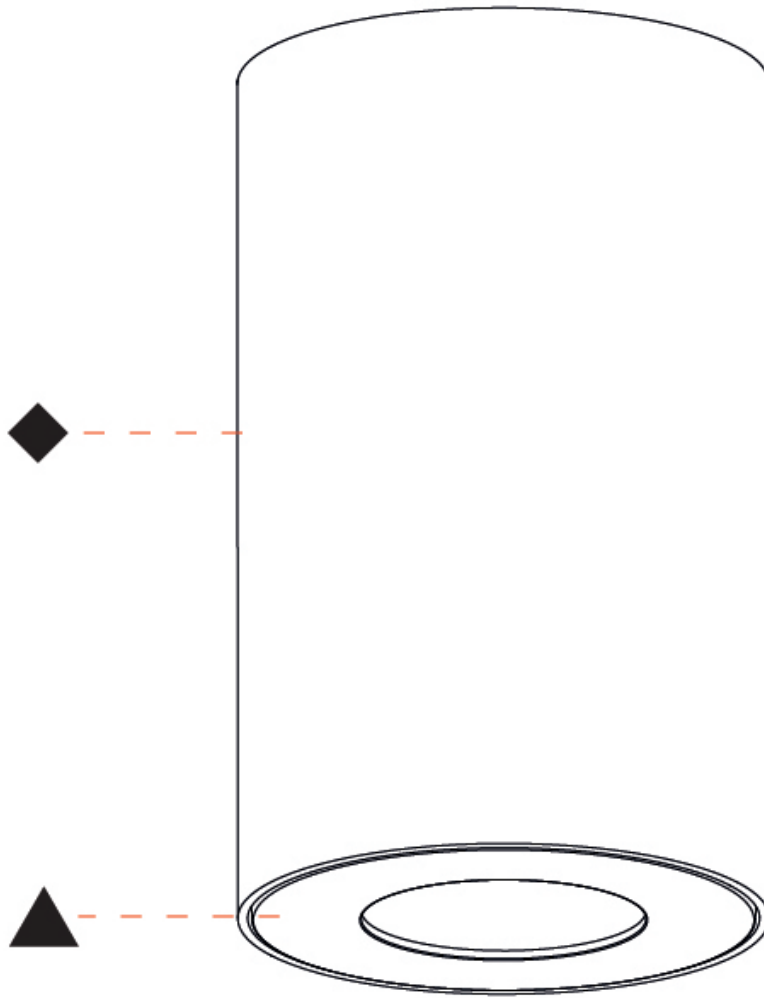

OIKO PRO ROUND SURFACE

A3D230-

PROJECT

TYPE

SPECIFIER

QUANTITY

DATE