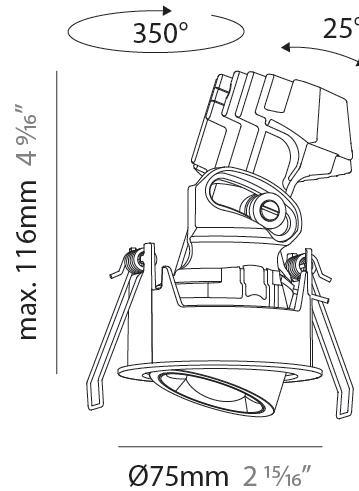

GENERAL

Series: Oiko Pro Round
Subseries: Oiko Pro Round Adjustable
Brand: Prolicht
Division: Architectural
Mounting Type: Recessed
Mounting Location: Ceiling
Subcategory: Downlight

PHYSICAL

Shape: Round
Diameter (mm): 75
Diameter (in): 2 ¹⁵/₁₆
Height (mm): 112
Height (in): 4 ⁷/₁₆
Ceiling Thickness (mm): 1 - 25
Ceiling Thickness (in): 1/16 - 1 3/16
Min. Recessing Depth (mm): 120
Min. Recessing Depth (in): 4 ³/₄
Light Distribution: Direct
Weight (kg): 0.276
Fixture Finish: SSR / BKV / CWI / CRY / HAB / UFT / ITA / RUA / FTG / MYG / LOD / PUS / FRO / FUP / KIA / POP / BLS / SPG / MEY / GOH / GUM / CHC / COM / ABZ / JAG / OBR / MOS / ROR
Fixture Material: Aluminum Die Cast
Cut-out Measurements: D. 86mm / 3 3/8"

ELECTRICAL

Lamp Type: LED (Zhaga Standard)
Input Wattage (W): 16
Total Output Wattage (W): 14.6
Dimming: Tri-Mode (Non-Dimming and Phase Dimming (120Vac only) and 0-10V Dimming)
Driver Included: No
Driver Location: Recessed Housing
Driver Type: Constant Current - Universal
Driver Class: Class 2
Input Voltage (V): 120 - 277
Constant Current (MA): 350

LED

Number of LEDs: 1
Color Temperature (°K): 2700 / 3000 / 3500 / 4000
Max. Delivered Lumen (lm): 1067 / 1150 / 1217 / 1220
Nominal Lumen (lm): 1393 / 1501 / 1589 / 1592
CRI: >90 CRI
Lamp Life (hrs): 50000

OPTICAL

Reflector°: 14
Adjustability: Rotational 350° / Tilt 25°

RATINGS AND CERTIFICATIONS

Certified By: Certified for North American Standards
IP rating: IP20