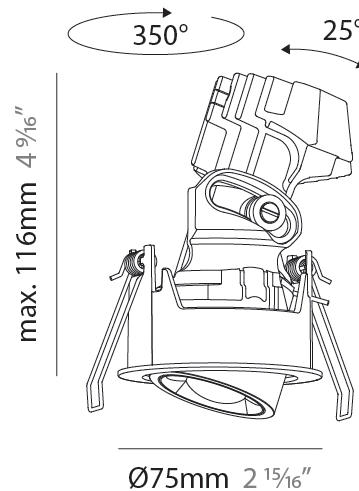

GENERAL

Series: Oiko Pro Round
Subseries: Oiko Pro Round Adjustable
Brand: Prolicht
Division: Architectural
Mounting Type: Recessed
Mounting Location: Ceiling
Subcategory: Downlight

PHYSICAL

Shape: Round
Diameter (mm): 75
Diameter (in): 2 ¹⁵/₁₆
Height (mm): 116
Height (in): 4 ⁹/₁₆
Ceiling Thickness (mm): 1 - 25
Ceiling Thickness (in): 1/16 - 1 3/16
Min. Recessing Depth (mm): 125
Min. Recessing Depth (in): 4 ¹⁵/₁₆
Light Distribution: Direct
Weight (kg): 0.29
Fixture Finish: SSR / BKV / CWI / CRY / HAB / UFT / ITA / RUA / FTG / MYG / LOD / PUS / FRO / FUP / KIA / POP / BLS / SPG / MEY / GOH / GUM / CHC / COM / ABZ / JAG / OBR / MOS / ROR
Fixture Material: Aluminum Die Cast
Cut-out Measurements: D. 68mm / 2 2/3"

ELECTRICAL

Lamp Type: LED (Zhaga Standard)
Input Wattage (W): 15
Total Output Wattage (W): 13.6
Dimming: Tri-Mode (Non-Dimming and Phase Dimming (120Vac only) and 0-10V Dimming)
Driver Included: No
Driver Location: Recessed Housing
Driver Type: Constant Current - Universal
Driver Class: Class 2
Input Voltage (V): 120 - 277
Constant Current (MA): 350

LED

Number of LEDs: 1
Color Temperature (°K): 2700 / 3000 / 3500 / 4000
Max. Delivered Lumen (lm): 1295 / 1377 / 1442 / 1455
Nominal Lumen (lm): 1566 / 1665 / 1743 / 1759
CRI: >90 CRI
Lamp Life (hrs): 50000

OPTICAL

Reflector°: 34
Adjustability: Rotational 350° / Tilt 25°

RATINGS AND CERTIFICATIONS

Certified By: Certified for North American Standards
IP rating: IP20