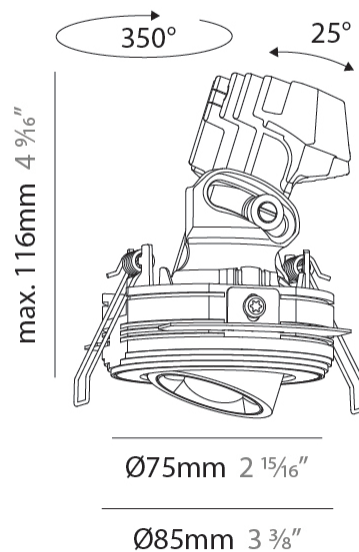

GENERAL

Series: Oiko Pro Round
Subseries: Oiko Pro Round Adjustable
Brand: Prolicht
Division: Architectural
Mounting Type: Trimless
Mounting Location: Ceiling
Subcategory: Downlight

PHYSICAL

Shape: Round
Diameter (mm): 75
Diameter (in): 2 ¹⁵/₁₆
Height (mm): 116
Height (in): 4 ⁹/₁₆
Ceiling Thickness (mm): 10 / 12.5 / 15 / 25
Ceiling Thickness (in): 3/8 or 1/2 or 9/16 or 1
Min. Recessing Depth (mm): 125
Min. Recessing Depth (in): 4 ¹⁵/₁₆
Light Distribution: Direct
Fixture Finish: SSR / BKV / CWI / CRY / HAB / UFT / ITA / RUA / FTG / MYG / LOD / PUS / FRO / FUP / KIA / POP / BLS / SPG / MEY / GOH / GUM / CHC / COM / ABZ / JAG / OBR / MOS / ROR
Fixture Material: Aluminum Die Cast
Cut-out Measurements: D. 86mm / 3 3/8"

ELECTRICAL

Lamp Type: LED (Zhaga Standard)
Input Wattage (W): 16
Total Output Wattage (W): 14.6
Dimming: Tri-Mode (Non-Dimming and Phase Dimming (120Vac only) and 0-10V Dimming)
Driver Included: No
Driver Location: Recessed Housing
Driver Type: Constant Current - Universal
Driver Class: Class 2
Input Voltage (V): 120 - 277
Constant Current (MA): 350

LED

Number of LEDs: 1
Color Temperature (°K): 2700 / 3000 / 3500 / 4000
Max. Delivered Lumen (lm): 1067 / 1150 / 1217 / 1220
Nominal Lumen (lm): 1393 / 1501 / 1589 / 1592
CRI: >90 CRI
Lamp Life (hrs): 50000

OPTICAL

Reflector°: 14
Adjustability: Rotational 350° / Tilt 25°

RATINGS AND CERTIFICATIONS

Certified By: Certified for North American Standards
IP rating: IP20