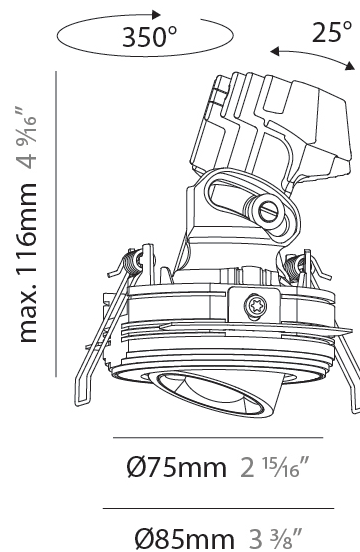

PHYSICAL

Shape: Round
Diameter (mm): 75
Diameter (in): 2 ¹⁵/₁₆
Height (mm): 116
Height (in): 4 ⁹/₁₆
Ceiling Thickness (mm): 10 / 12.5 / 15 / 25
Ceiling Thickness (in): 3/8 or 1/2 or 9/16 or 1
Min. Recessing Depth (mm): 125
Min. Recessing Depth (in): 4 ¹⁵/₁₆
Light Distribution: Direct
Diffuser: Lens Pack - Spread Lens / Linear Spread Lens / Honeycomb Louver
Fixture Finish: SSR / BKV / CWI / CRY / HAB / UFT / ITA / RUA / FTG / MYG / LOD / PUS / FRO / FUP / KIA / POP / BLS / SPG / MEY / GOH / GUM / CHC / COM / ABZ / JAG / OBR / MOS / ROR
Fixture Material: Aluminum Die Cast
Cut-out Measurements: D. 86mm / 3 3/8"

ELECTRICAL

Lamp Type: LED (Zhaga Standard)
Input Wattage (W): 14
Total Output Wattage (W): 12.7
Dimming: Dali Dimming
Driver Included: No
Driver Location: Recessed Housing
Driver Type: Constant Current - Universal (120Vac only for DALI driver)
Driver Class: Class 2
Input Voltage (V): 120 - 277
Constant Current (MA): 700

LED

Number of LEDs: 1
Color Temperature (°K): 2700-6500 Tunable White
Max. Delivered Lumen (lm): 1129
Nominal Lumen (lm): 1460
CRI: >90 CRI
Lamp Life (hrs): 50000
Special LEDs offerings: Tunable White

OPTICAL

Reflector°: 36
Adjustability: Rotational 350° / Tilt 25°

RATINGS AND CERTIFICATIONS

Certified By: Certified for North American Standards
IP rating: IP20